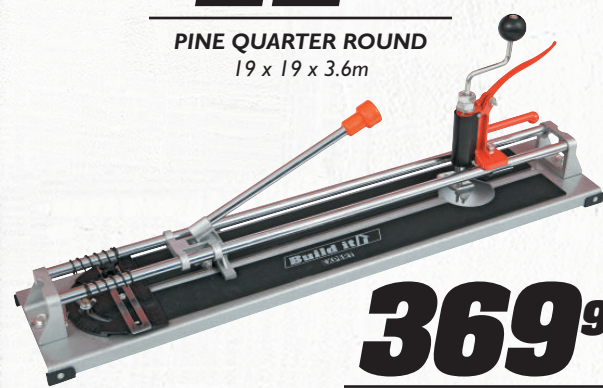

18⁹⁰

DOUBLE RAIL CURTAIN TRACK
1.5m

2.0m.....**25⁹⁰**

2.5m.....**32⁹⁰**

22⁹⁰
each

PINE QUARTER ROUND
19 x 19 x 3.6m

369⁹⁰

24" EXPERT
TILE CUTTER